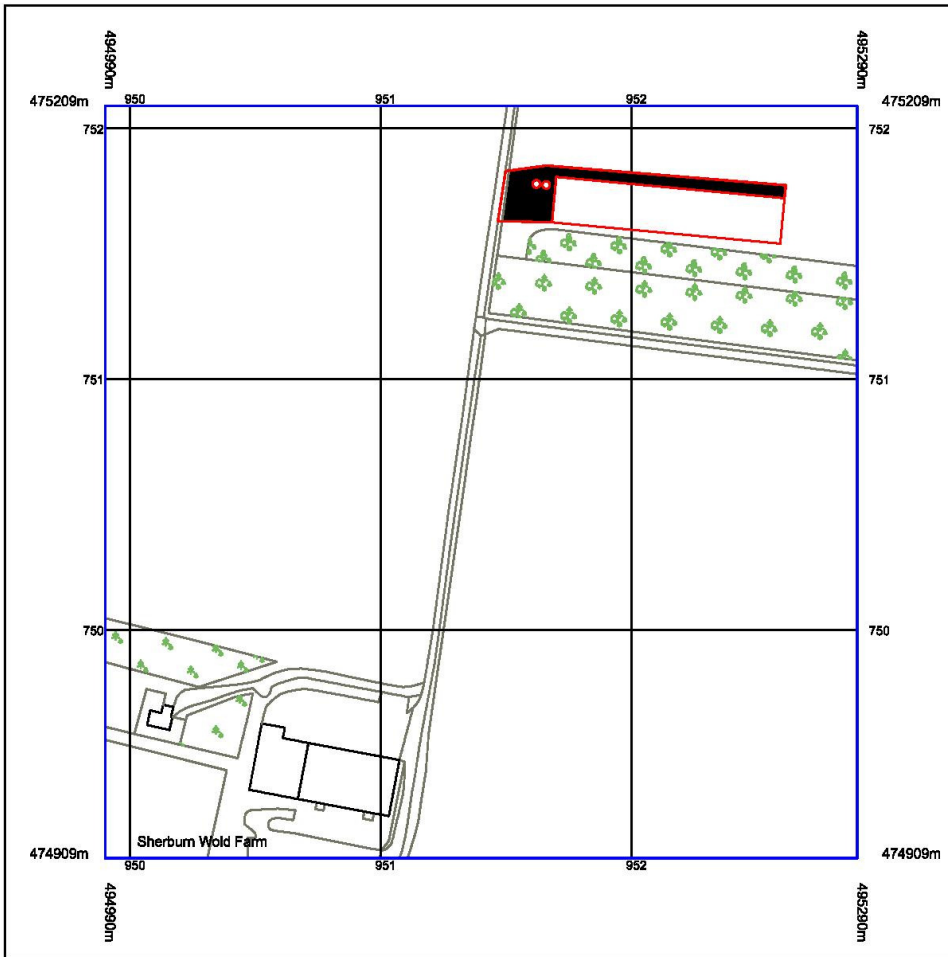

Stanfords VectorMap

CLIENT: MR R CUNDALL
PROJECT ; NEW AGRICULTURAL LIVESTOCK
BUILDING (PIG FATTENING)

SHERBURN WOLD FARM, SHERBURN
MALTON, YO17 8QJ

date valid 08/02/2019

© Crown copyright and database rights 2019 OS 100036409
Reproduction in whole or in part is prohibited
without the permission of Ordnance Survey.